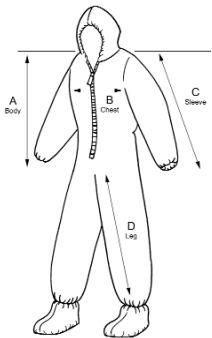

PROTECTIVE KITS SIZING CHART

Dimensions	Part No.	Size	Body (A)	Chest (B)	Sleeve (C)	Leg (D)
	A-4508HM	M	37 1/2"	24 1/4"	34"	28 1/2"
	A-4508HL	L	38 3/4"	25"	34"	29 1/2"
	A-4508HXL	XL	40"	27"	36 1/2"	30"
	A-4508H2X	2X	40 1/2"	29 3/4"	37"	31"
	A-4508H3X	3X	43"	32"	38"	32"
	A-4508H4X	4X	43"	32 1/2"	41"	32 1/2"
	A-4508H5X	5X	43 1/2"	33 1/2"	42"	33 1/2"